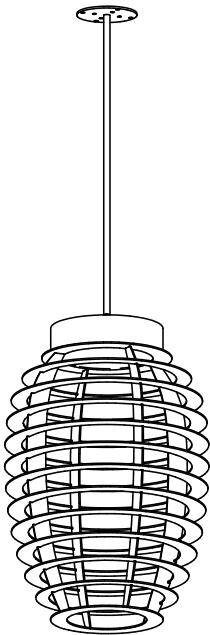

VASI-PRIMA

KEVIN REILLY
COLLECTION

SIZE 1 DIAMETER: 51.8 CM HEIGHT: 76.2 CM
SIZE 2 DIAMETER: 38.9 CM HEIGHT: 57.25 CM

CUSTOM OPTIONS ALSO AVAILABLE

INDOOR/OUTDOOR FINISHES: