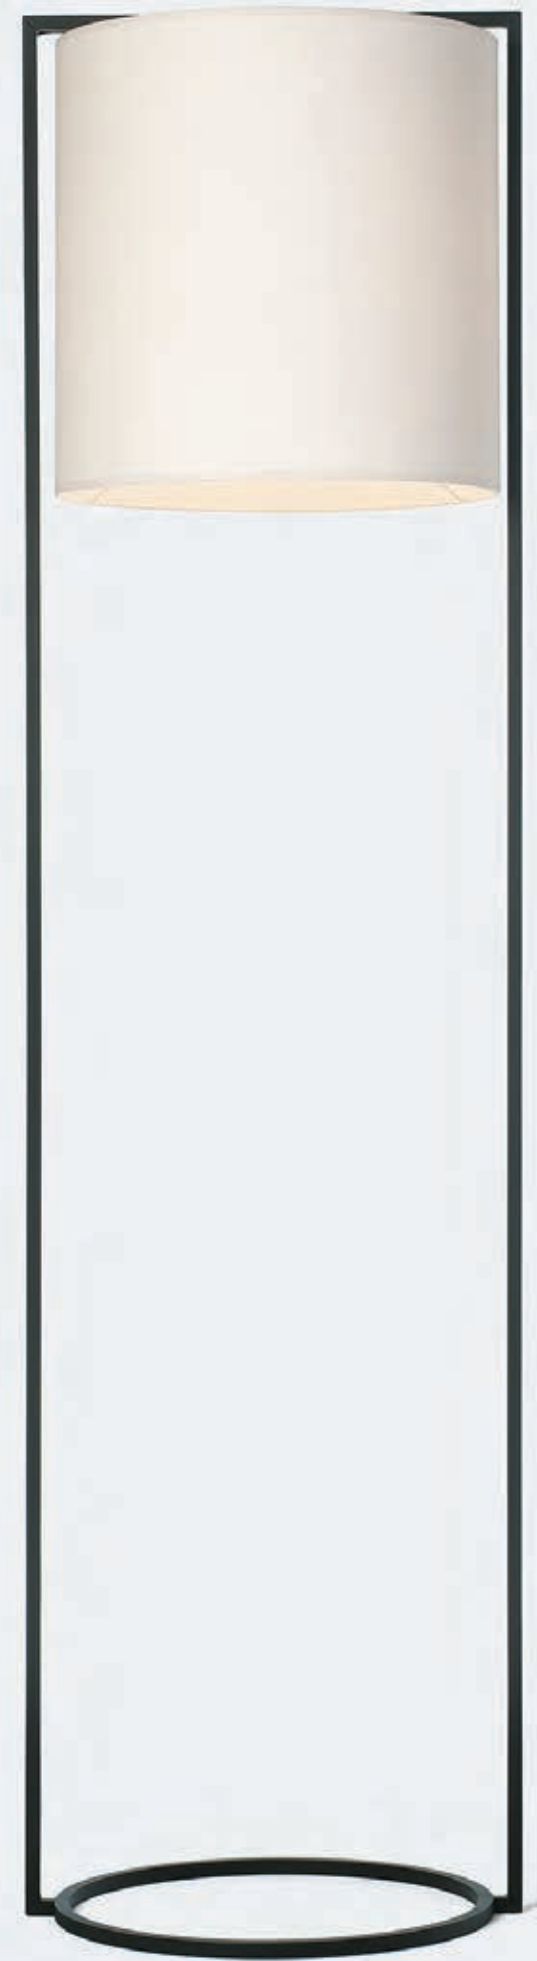

Inspiration

Seva Hanging Light

Ekster Sconce

Topo Hanging Light

Pattern Floor Lamp

Lucerne Hanging Light

Kolom Hanging Light

Bridle Hanging Light

Madeira Hanging Light

Quill Hanging Light

Quill Sconce

Amsel Sconce

Passage Hanging Light

Passage Sconce

Cerchio Hanging Light

Klos Sconce

Cerchio Floor Lamp

Seva Hanging Light

Seva Sconce

Bamba Hanging Light

Gem Hanging Light

Hemel Hanging Light

Cavo Hanging Light

Altar Hanging Light

Timmeren Sconce

Rolle Ceiling Light

Dital Table Lamp

Garda Hanging Light

Halvdel Sconce

Caelum Surface Lamp

KEVIN REILLY COLLECTION

+ (1) 773.276.3610  
info@kevinreillycollection.com  
www.kevinreillycollection.com