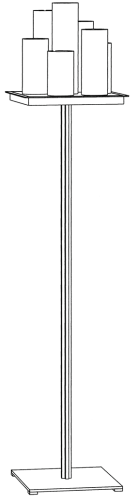

TORCHERE

KEVIN REILLY
COLLECTION

SIZE 1

WIDTH: 46.6 CM

DEPTH: 46.6 CM

HEIGHT: 190.5 CM

CUSTOM OPTIONS ALSO AVAILABLE

INDOOR STEEL FINISHES:

DARK
PATINA

BRONZE
PATINA

ASH
PATINA

NATURAL

WWW.KEVINREILLYCOLLECTION.COM

ALL KEVIN REILLY LIGHTING IS TRADEMARKED. FIXTURES WITH ELECTRIFIED CANDLES ARE US PATENT PROTECTED.
PATENT NO. 6,729,748 B2 COPY PROHIBITED. UL LISTED AND CE LISTED.