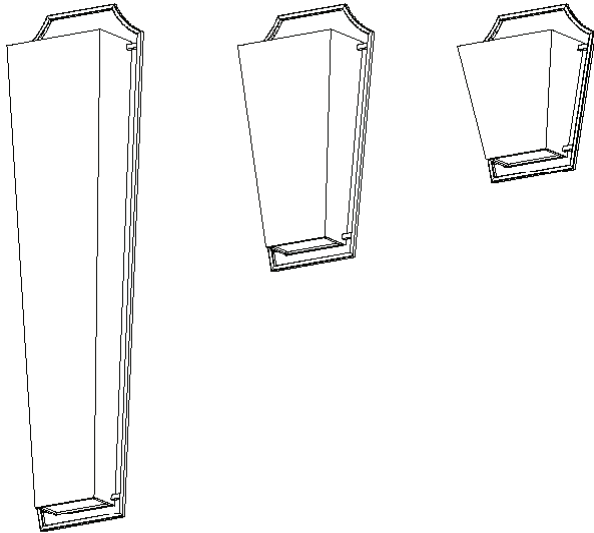

SEVA SCONCE

KEVIN REILLY COLLECTION

SIZE 1	WIDTH: 41.4 CM	DEPTH: 17.2 CM	HEIGHT: 152.4 CM
SIZE 2	WIDTH: 41.4 CM	DEPTH: 17.2 CM	HEIGHT: 78.7 CM
SIZE 3	WIDTH: 41.4 CM	DEPTH: 17.2 CM	HEIGHT: 48.3 CM

CUSTOM OPTIONS ALSO AVAILABLE