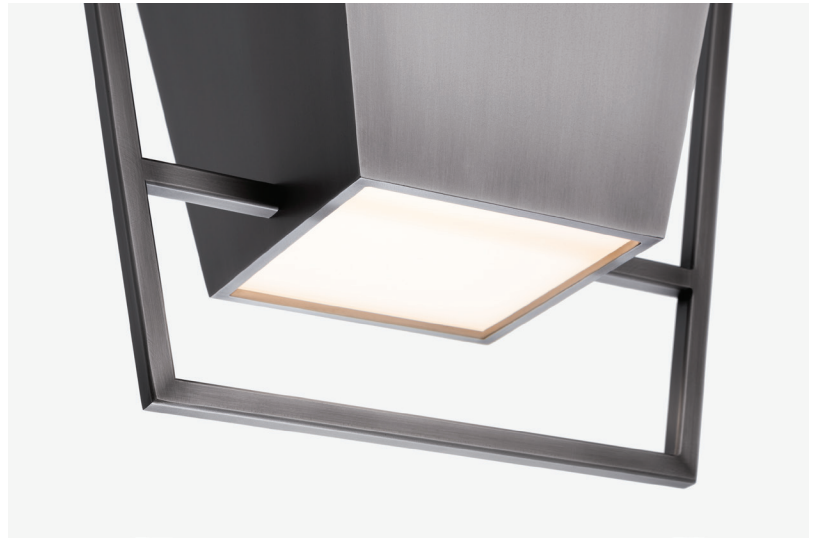

SEVA

KEVIN REILLY
COLLECTION

SIZE 1 WIDTH: 45.5 CM DEPTH: 28.0 CM HEIGHT: 68.9 CM

SIZE 2 WIDTH: 147.2 CM DEPTH: 28.0 CM HEIGHT: 68.9 CM

CUSTOM OPTIONS ALSO AVAILABLE

INTERIOR SHADE FINISHES: CLAY POWDER COAT, DARK RED POWDER COAT,
GOLDEN POWDER COAT, MINERAL WHITE POWDER COAT

INDOOR STEEL FINISHES:

DARK
PATINA

BRONZE
PATINA

ASH
PATINA

NATURAL

OUTDOOR STAINLESS FINISHES:

DARK

BRONZE