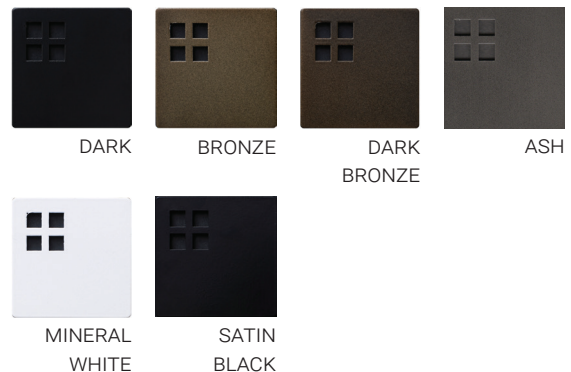

CERCHIO SCONCE

KEVIN REILLY  
COLLECTION

<b>SIZE 1</b>	WIDTH: 62.2 CM	DEPTH: 68.0 CM	HEIGHT: 73.7 CM
<b>SIZE 2</b>	WIDTH: 54.6 CM	DEPTH: 60.0 CM	HEIGHT: 65.1 CM
<b>SIZE 3</b>	WIDTH: 44.4 CM	DEPTH: 49.5 CM	HEIGHT: 53.9 CM
<b>SIZE 4</b>	WIDTH: 36.2 CM	DEPTH: 40.8 CM	HEIGHT: 43.7 CM
<b>SIZE 5</b>	WIDTH: 26.0 CM	DEPTH: 29.0 CM	HEIGHT: 34.6 CM

CUSTOM OPTIONS ALSO AVAILABLE

IP RATING:  
IP33, IP44, IP45

INDOOR STEEL FINISHES:

OUTDOOR STAINLESS FINISHES:

[WWW.KEVINREILLYCOLLECTION.COM](http://WWW.KEVINREILLYCOLLECTION.COM)

ALL KEVIN REILLY LIGHTING IS TRADEMARKED. FIXTURES WITH ELECTRIFIED CANDLES ARE US PATENT PROTECTED.  
PATENT NO. 6, 729, 748 B2 COPY PROHIBITED. UL LISTED AND CE LISTED.