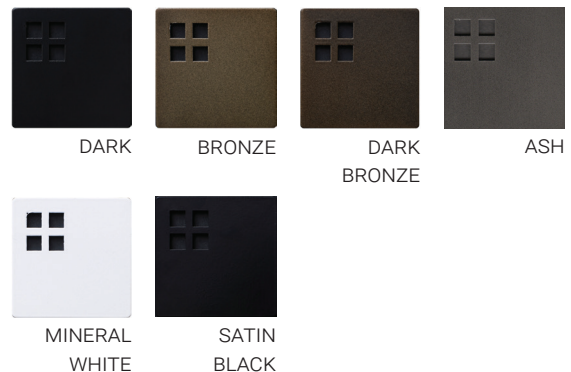

AMSEL

KEVIN REILLY
COLLECTION

| | | | |
|---------------|----------------|----------------|-----------------|
| SIZE 1 | WIDTH: 30.5 CM | DEPTH: 30.5 CM | HEIGHT: 91.4 CM |
| SIZE 2 | WIDTH: 25.4 CM | DEPTH: 25.4 CM | HEIGHT: 76.2 CM |
| SIZE 3 | WIDTH: 20.3 CM | DEPTH: 20.3 CM | HEIGHT: 61.0 CM |
| SIZE 4 | WIDTH: 15.2 CM | DEPTH: 15.2 CM | HEIGHT: 45.7 CM |

CUSTOM OPTIONS ALSO AVAILABLE

IP RATING:
IP33, IP44, IP45

INDOOR STEEL FINISHES:

OUTDOOR STAINLESS FINISHES:

WWW.KEVINREILLYCOLLECTION.COM

ALL KEVIN REILLY LIGHTING IS TRADEMARKED. FIXTURES WITH ELECTRIFIED CANDLES ARE US PATENT PROTECTED.
PATENT NO. 6, 729, 748 B2 COPY PROHIBITED. UL LISTED AND CE LISTED.