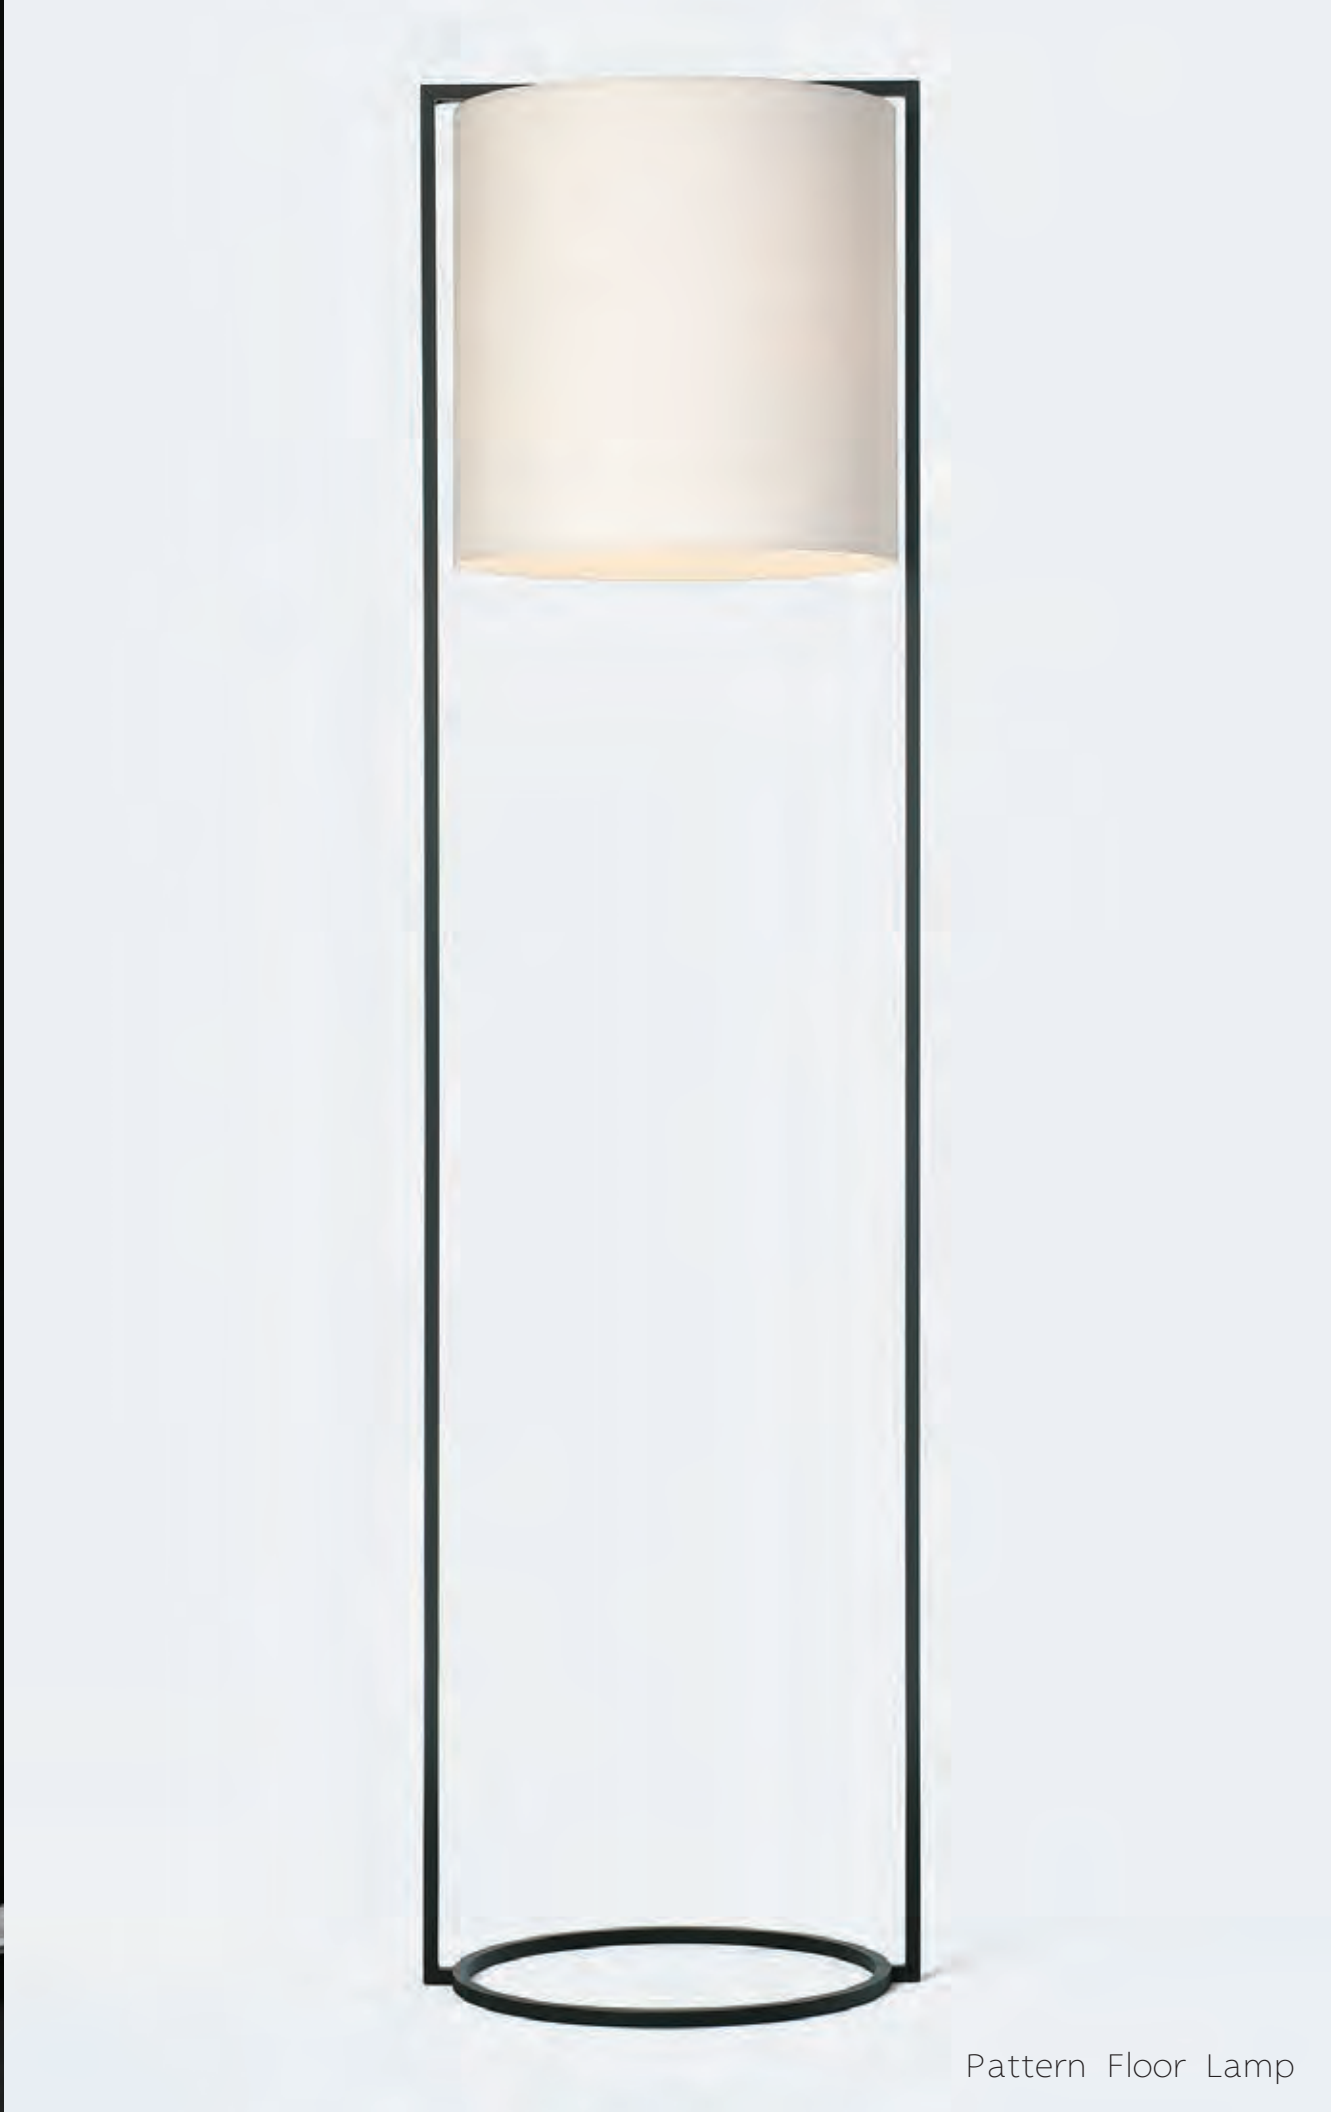

Inspiration

Seva Hanging Light

Ekster Sconce

Topo Hanging Light

Pattern Floor Lamp

Lucerne Hanging Light

Bridle Hanging Light

Madeira Hanging Light

Quill Hanging Light

Quill Sconce

Amsel Sconce

Passage Hanging Light

Passage Sconce

Cerchio Hanging Light

Klos Sconce

Cerchio Floor Lamp

Seva Hanging Light

Seva Sconce

Bamba Hanging Light

Gem Hanging Light

Hemel Hanging Light

Cavo Hanging Light

Altar Hanging Light

Timmeren Sconce

Rolle Ceiling Light

Dital Table Lamp

Garda Hanging Light

Halvdel Sconce

Caelum Surface Lamp

KEVIN REILLY COLLECTION

2039 W Wabansia Ave  
Chicago IL 60647 USA  
+(1)773.276.3610  
info@kevinreillycollection.com  
www.kevinreillycollection.com