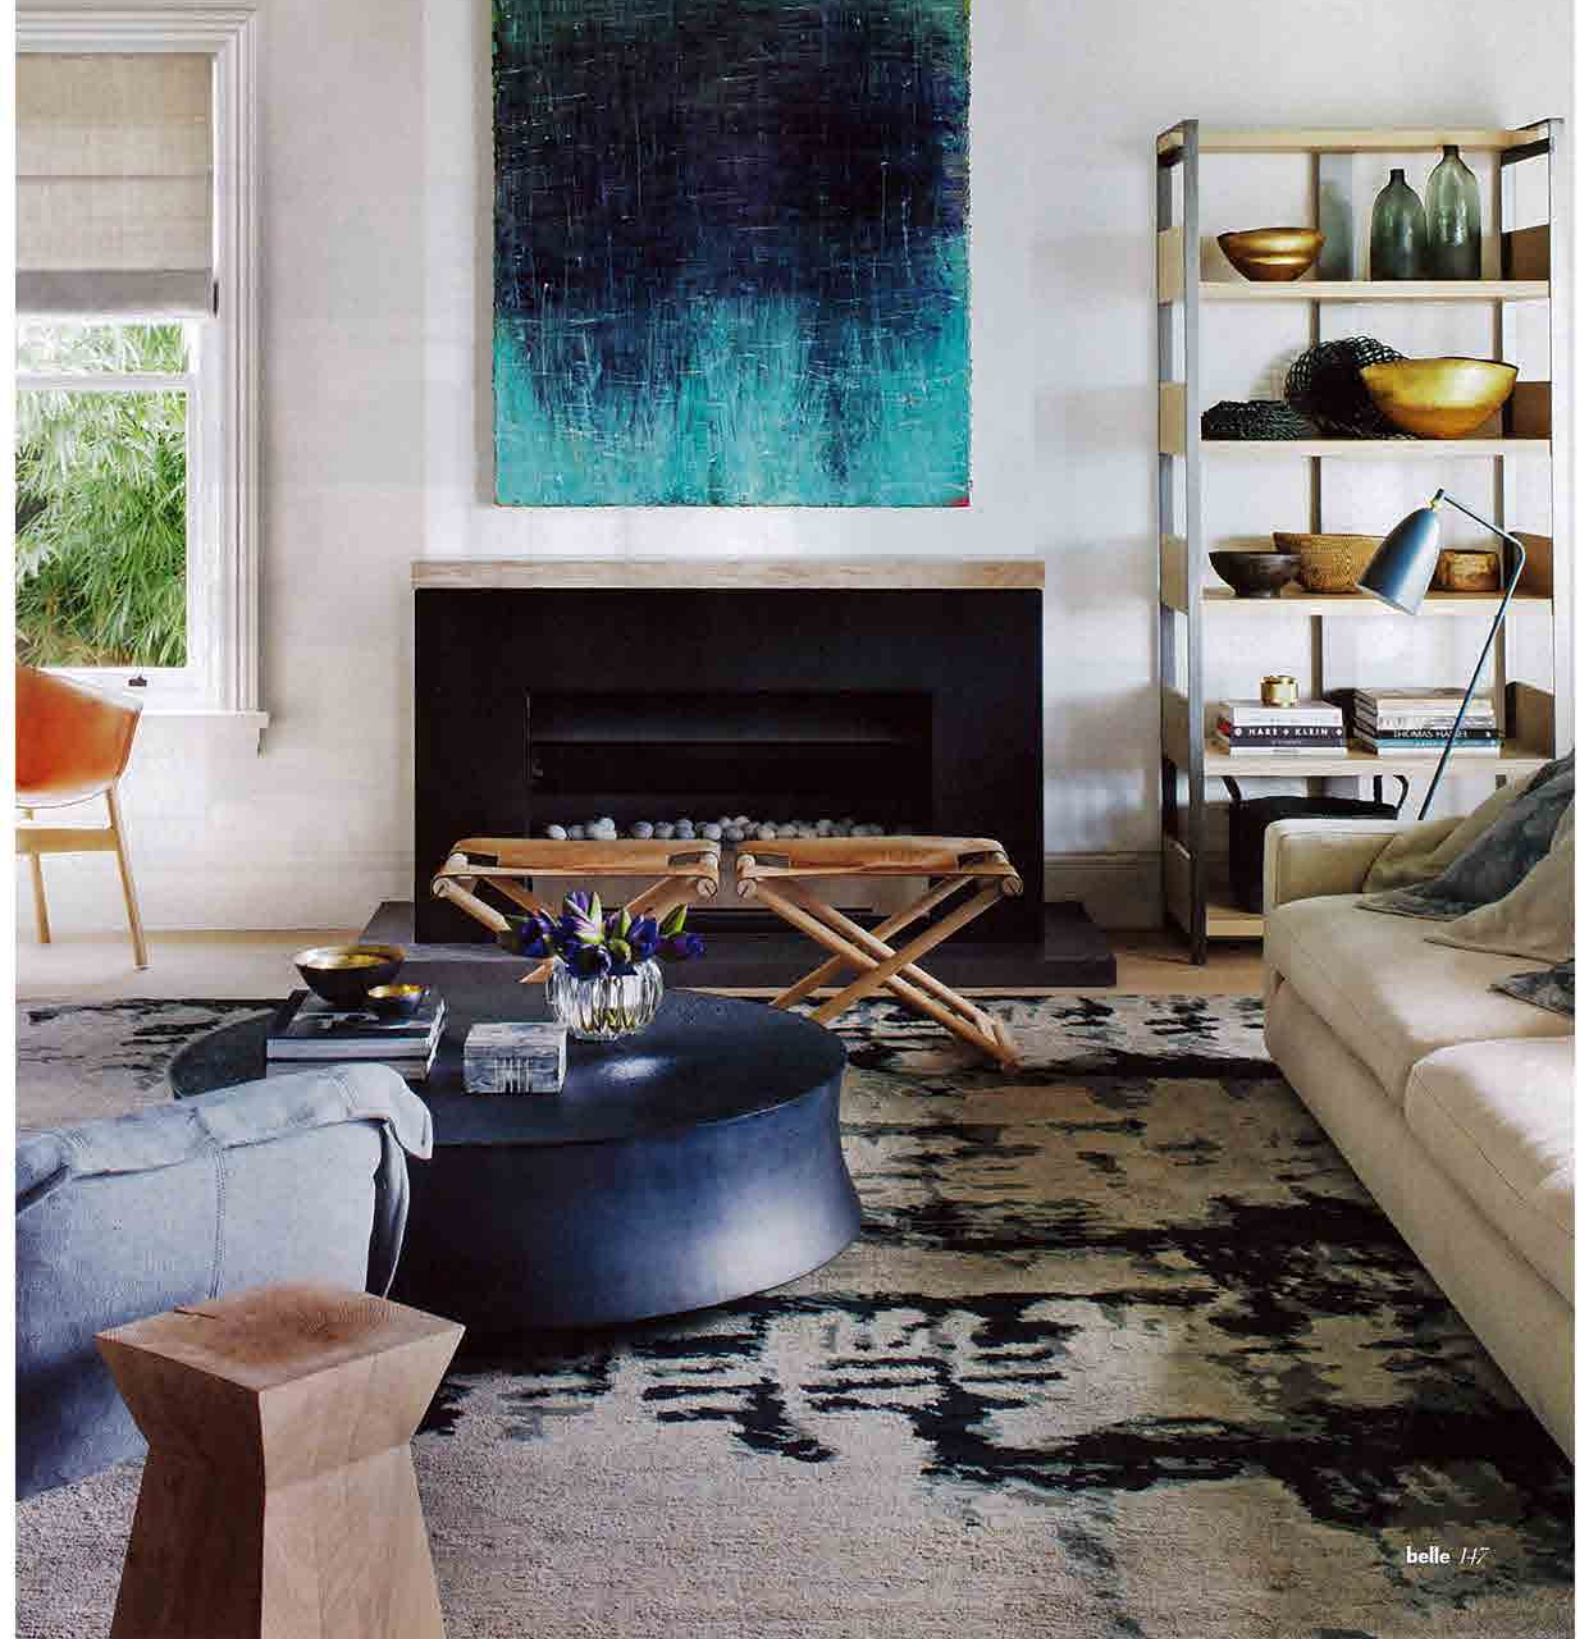

# HOT

on the floor

CHIC RUGS TO BUY NOW

03

001201

HOME  
OF FOOD  
& design  
WEEKEND  
23 - 24 MAY 2015

This page 'Hemel' candle and metal light from Kevin Reilly Lighting hangs in the entertainment/media room. Diesel by Moroso loudscape' armchair from Hub. Christian Zigre 'Nagato' stool (in foreground), and 'Lane' stools in front of the fireplace. 'Soori' coffee table from Poliform. Maxalto bookcase, artwork by Joanna Kitas. 'Etched' rug by Hare Klein for Designer Rugs. **Opposite page** In games/billiard room, bowls by Ruth Levine sit in front of a painting by Terri Brooks.